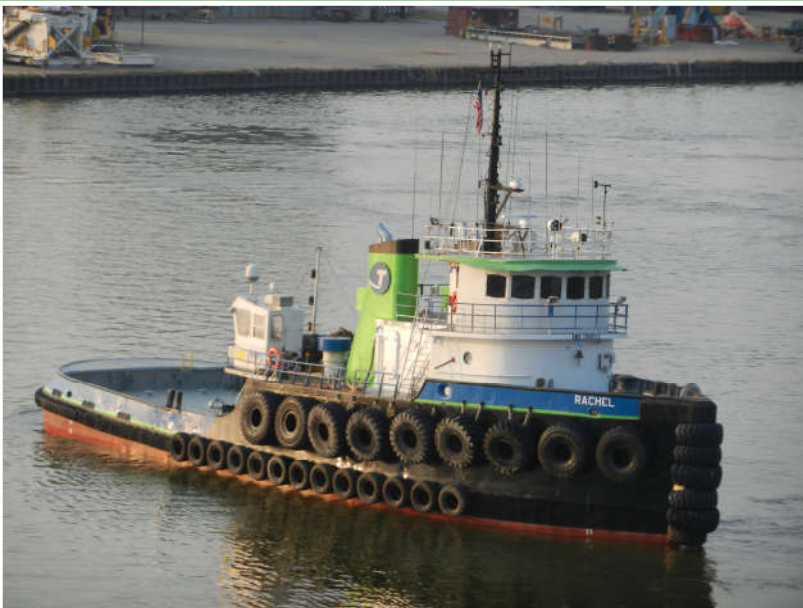

CHAINLESS TIRE MOUNTING

**WE SUPPLY TIRES
VESSEL AND DOCK APPLICATIONS**

**IN STOCK!
AND
READY FOR QUICK DELIVERY!**

Schuyler Maritime is the leading manufacturer of laminated fender systems made from recycled truck tires. Schuyler also supplies whole used tires

OTR TRUCK TIRES

AIRCRAFT TIRES

EARTH MOVING TIRES

MOUNTING CHAINS / HARDWARE

DRILLING OF HOLES

CHAINLESS TIRE MOUNTS

QUICK DELIVERY TIMES (IN STOCK)

NO PROJECT TOO BIG OR SMALL